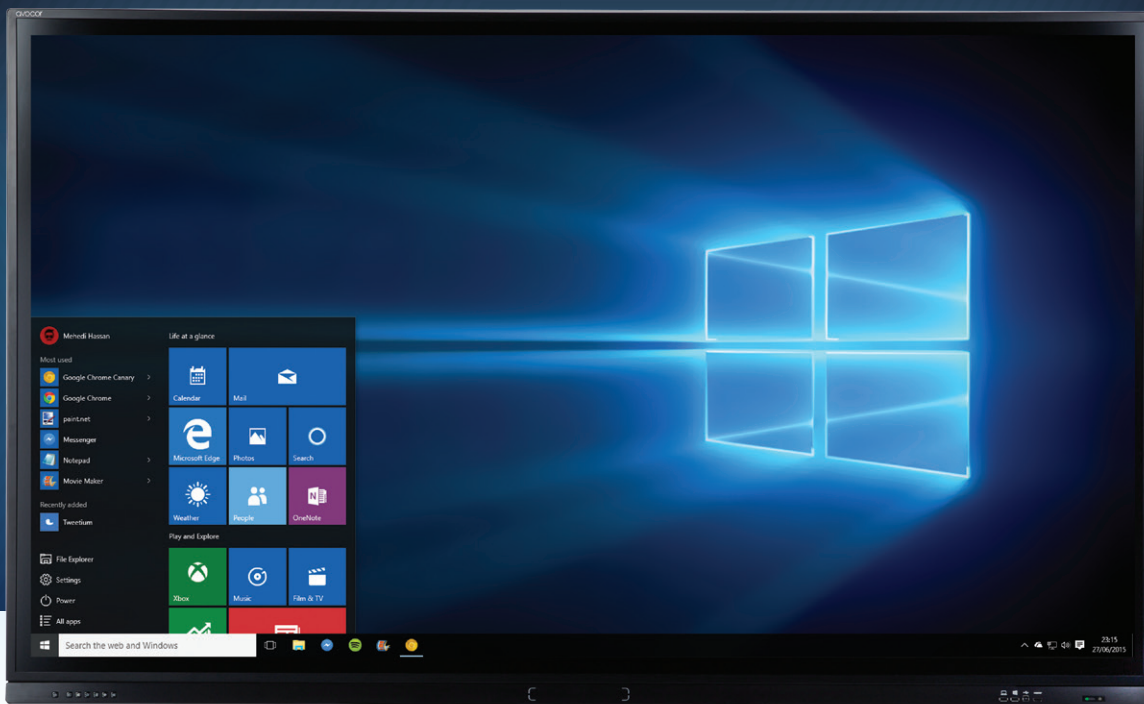

# VTF-7510

75"

## 75" Ultra HD 4K interactive touch screen

The Avocor™ 75" Ultra High-Definition 4K VTF touch screen includes a built in INTEL quad core processor running Windows 10 operating system. This allows you to access, manage and create content, use familiar software packages, browse the Internet and gain access to the Windows store, all in a safe and familiar environment.

Avocor™ VTF series incorporates revolutionary InGlass™ touch technology that can precisely recognise the size of the object touching it, and can easily differentiate between a pen, finger, eraser or palm. Experience superb performance whilst writing with the 3mm tipped passive stylus.

The durable, sleek, professional design offers an ultra low profile 2mm bezel that is not affected by dirt and dust. There are also feature and control keys on the front of the screen, and a full range of connectivity options including room control.